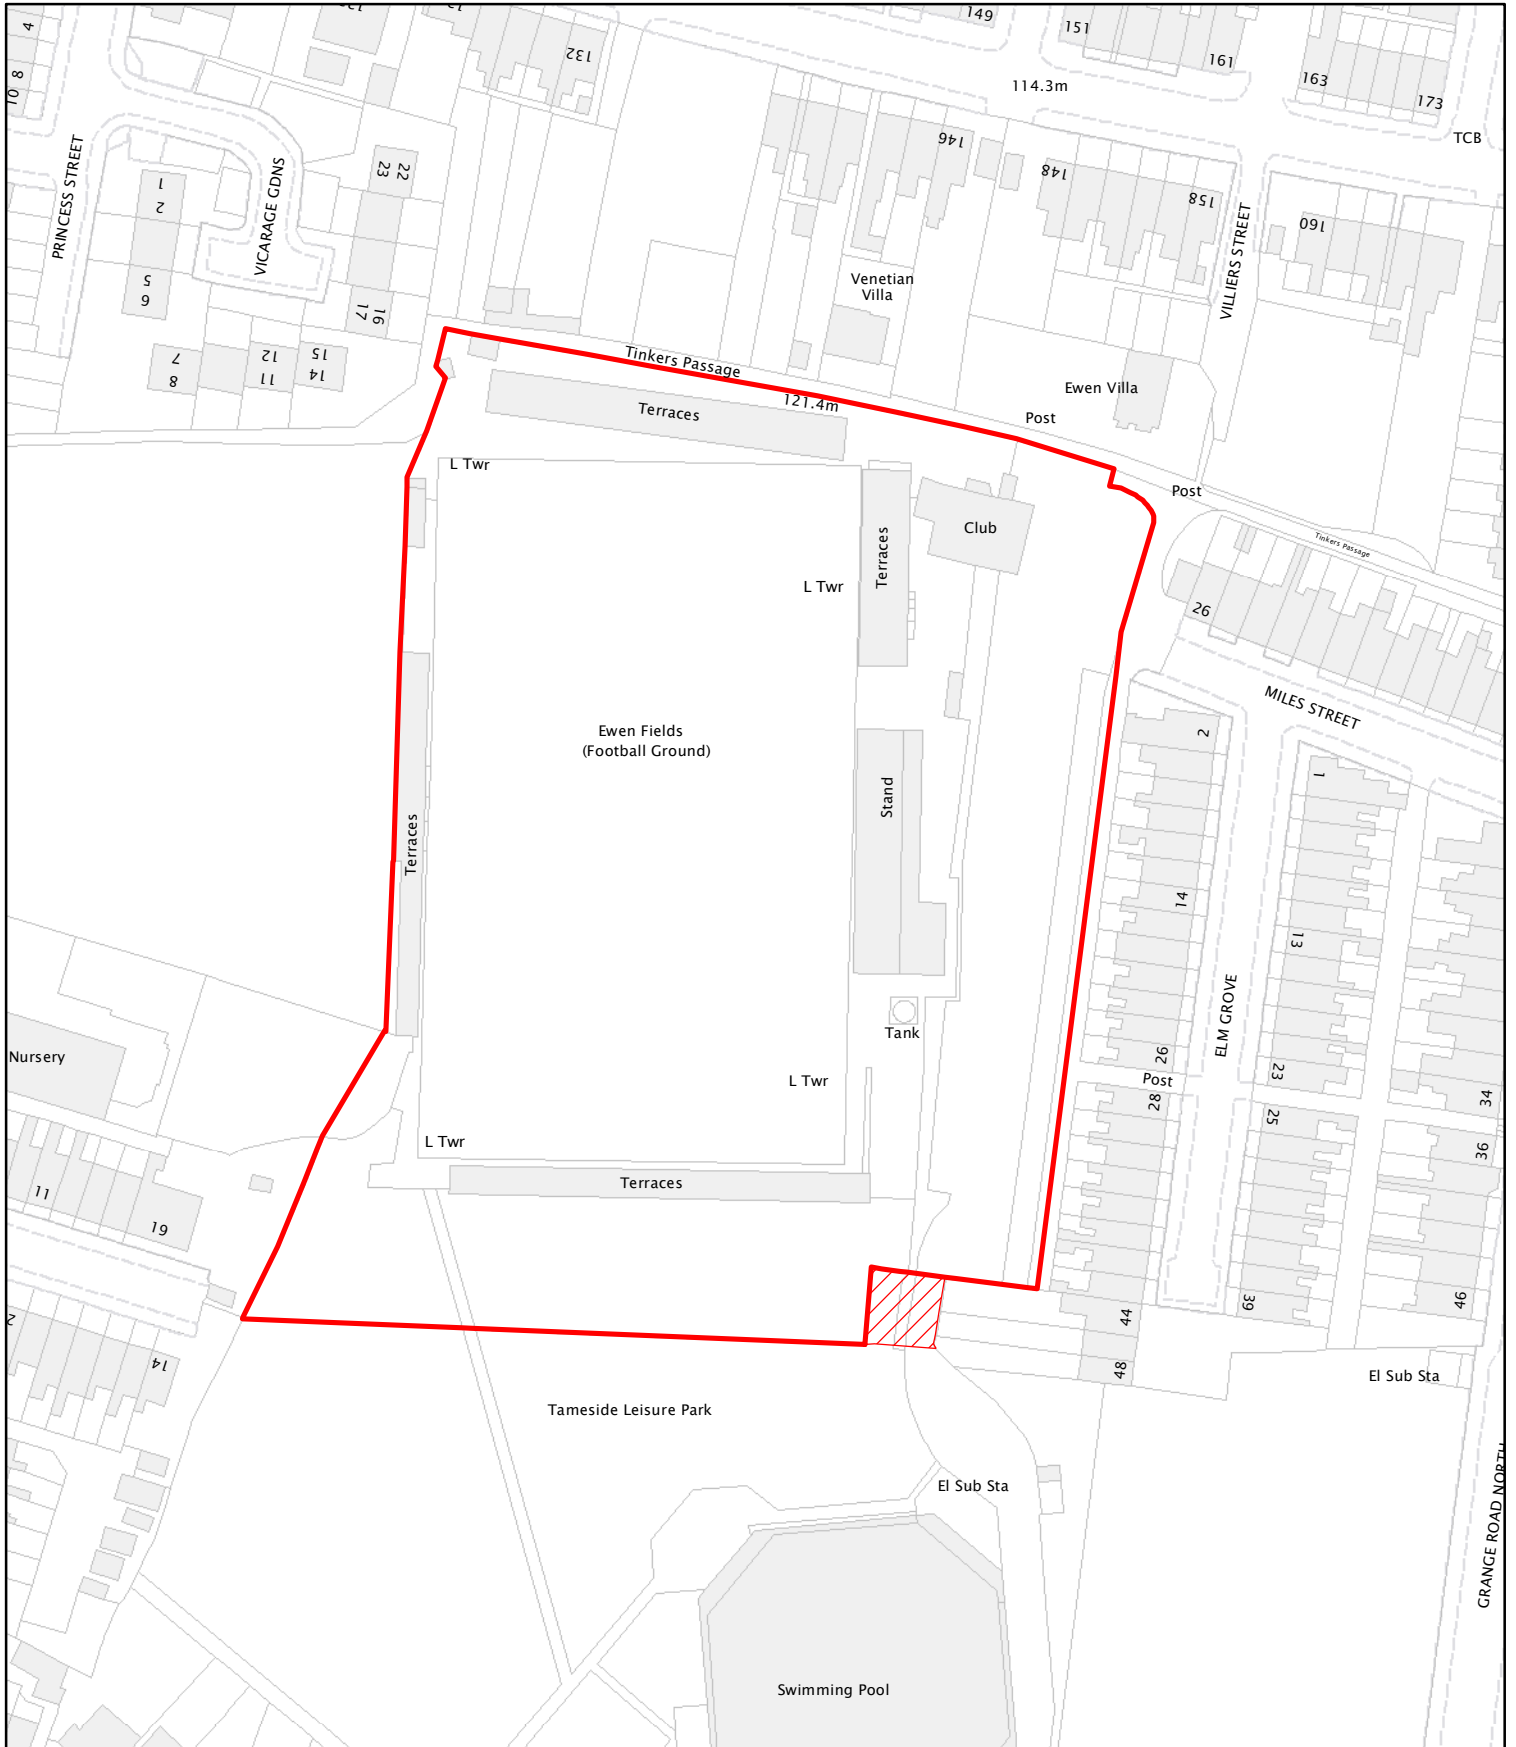

# Ewen Fields Hyde

1:1,250

**SJ9594NE**

© Crown copyright and database rights 2015  
Ordnance Survey 100022697

Plan prepared by Bill Boaden 25/11/2015

**Tameside**  
Metropolitan Borough

Estates & Asset Management Unit  
c/o Dukinfield Town Hall  
King Street  
Dukinfield  
SK16 4LA